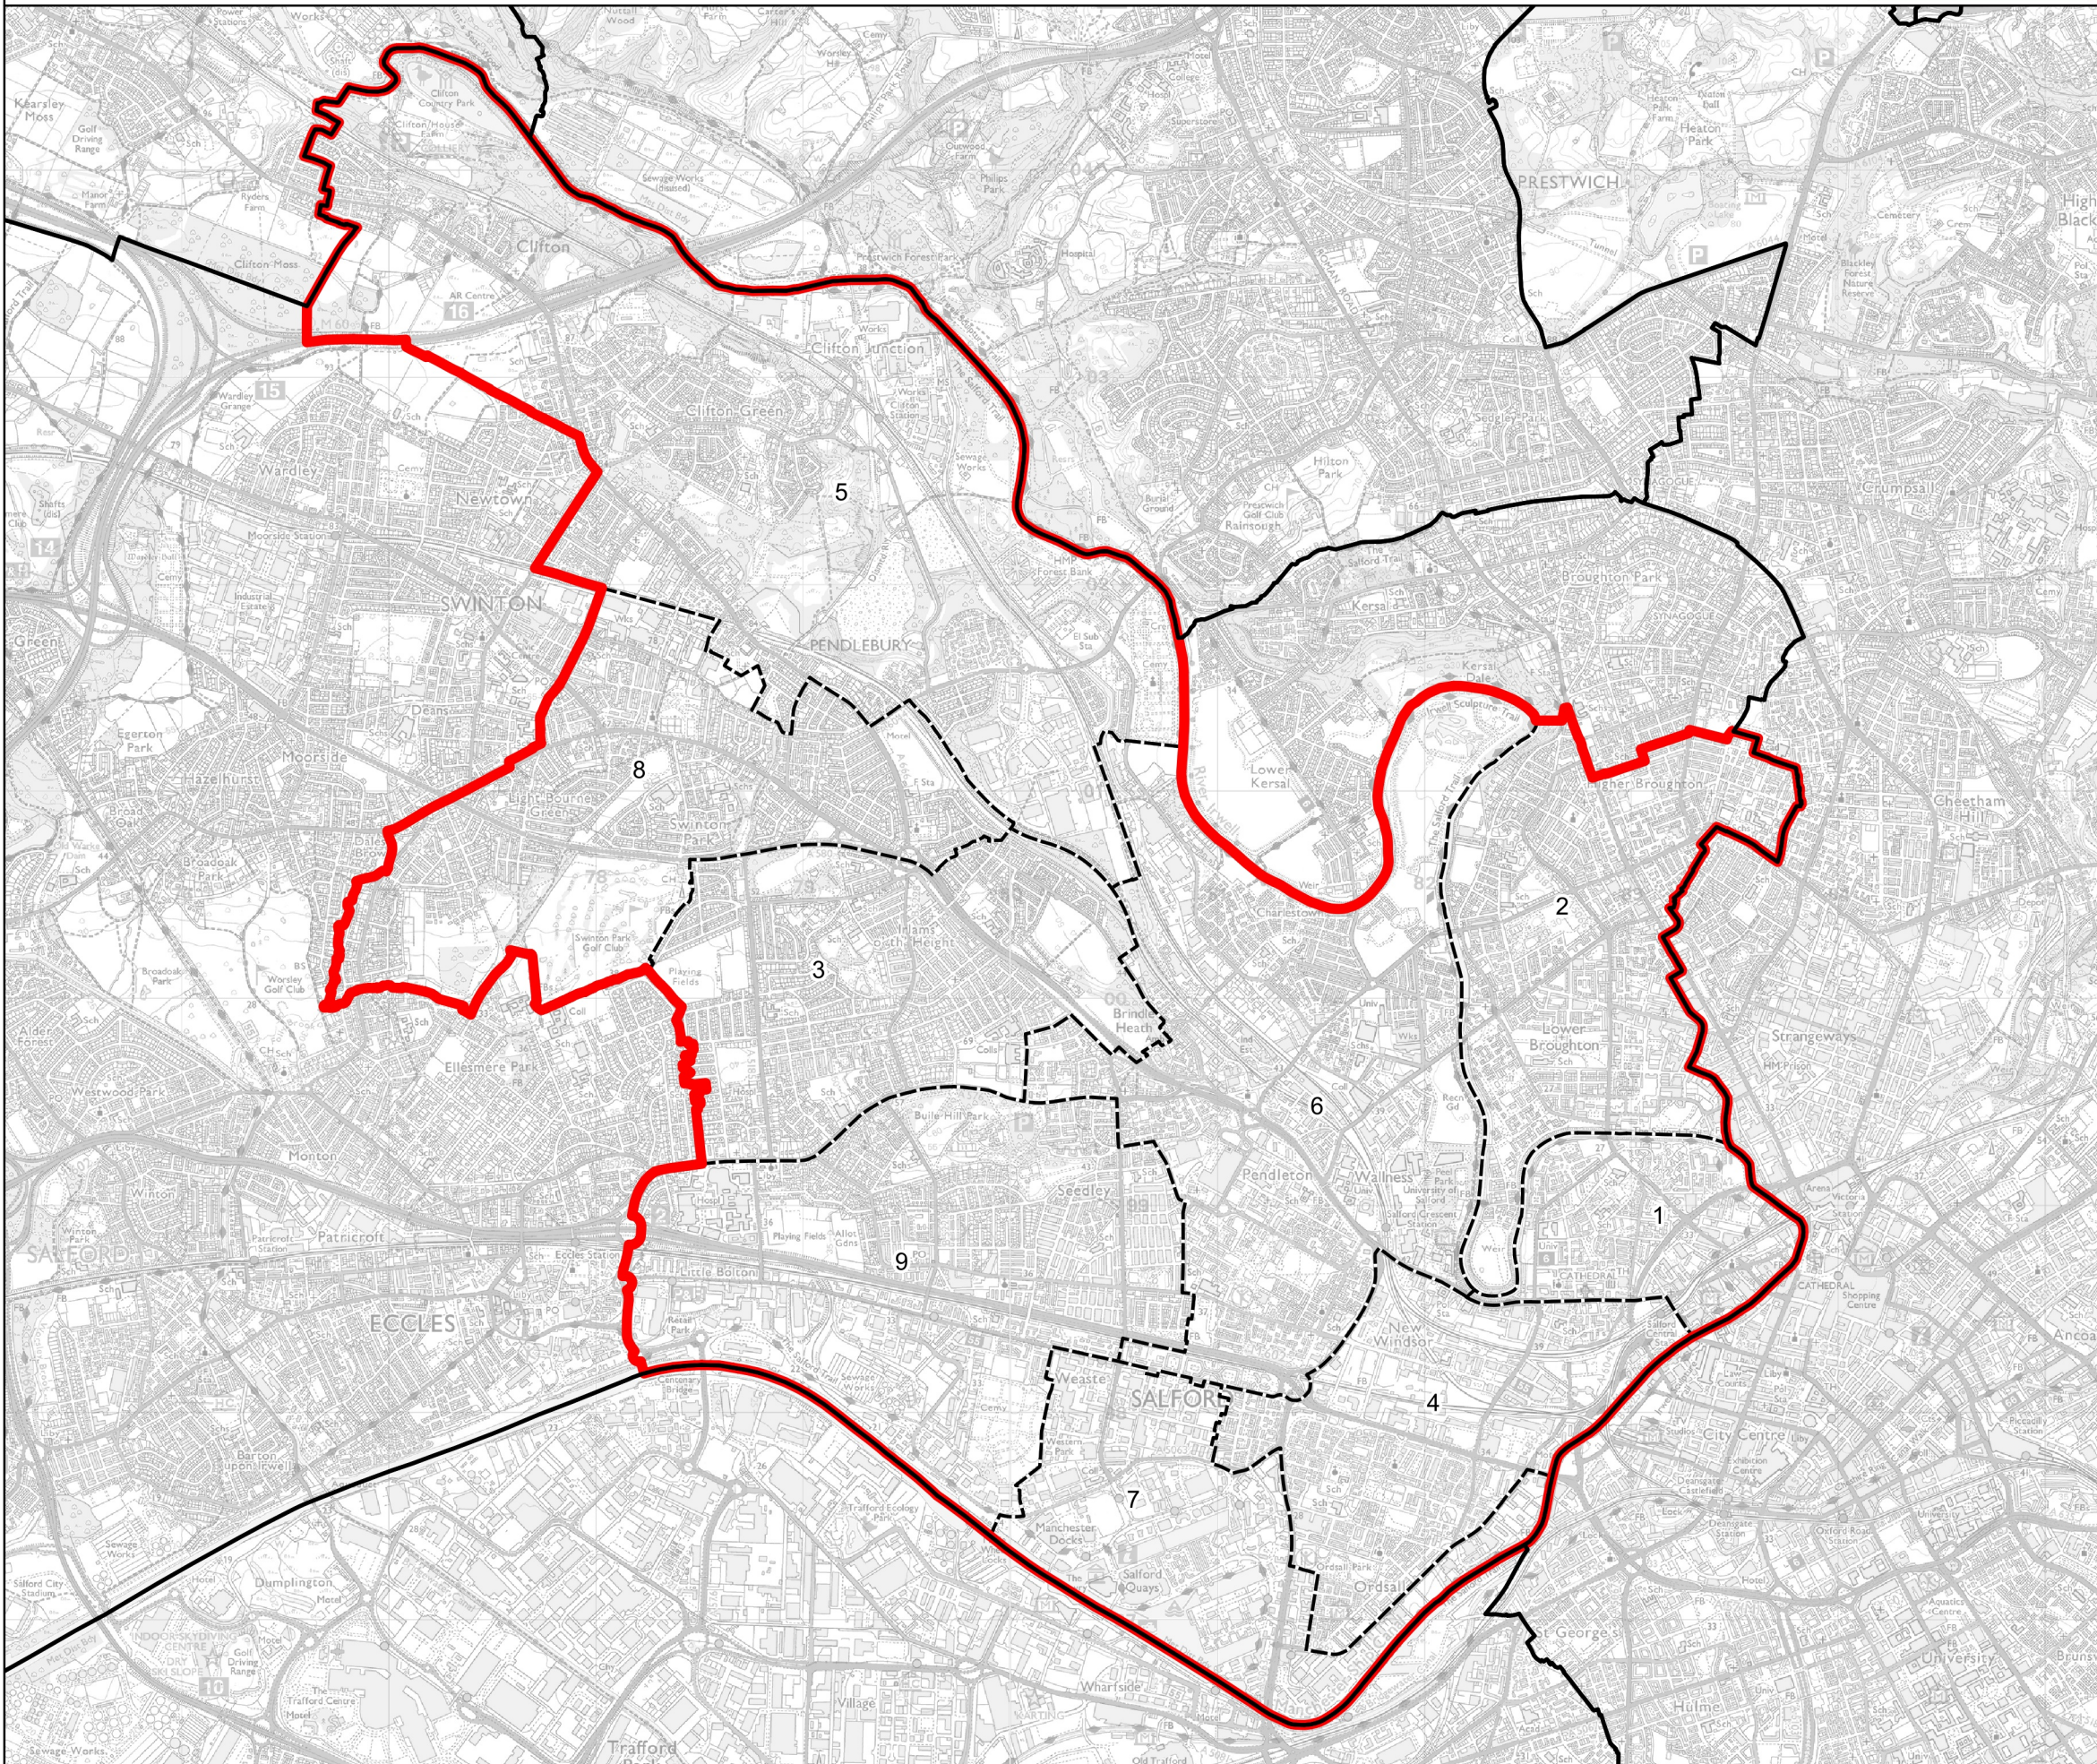

Boundary Commission for England - Revised Proposals for the North West Region

Salford Borough Constituency - Electorate 72,169

Wards:

- 1 Blackfriars & Trinity
- 2 Broughton
- 3 Claremont
- 4 Ordsall
- 5 Pendlebury & Clifton
- 6 Pendleton & Charlestown
- 7 Quays
- 8 Swinton Park
- 9 Weaste & Seedley

 Constituency
 Local Authorities
 Wards

0 0.4 0.8 km 

© Crown copyright and database rights 2022 OS 100018289. You are permitted to use this data solely to enable you to respond to, or interact with, the organisation that provided you with the data. You are not permitted to copy, sub-licence, distribute or sell any of this data to third parties in any form. Third party rights to enforce the terms of this licence shall be reserved to OS.